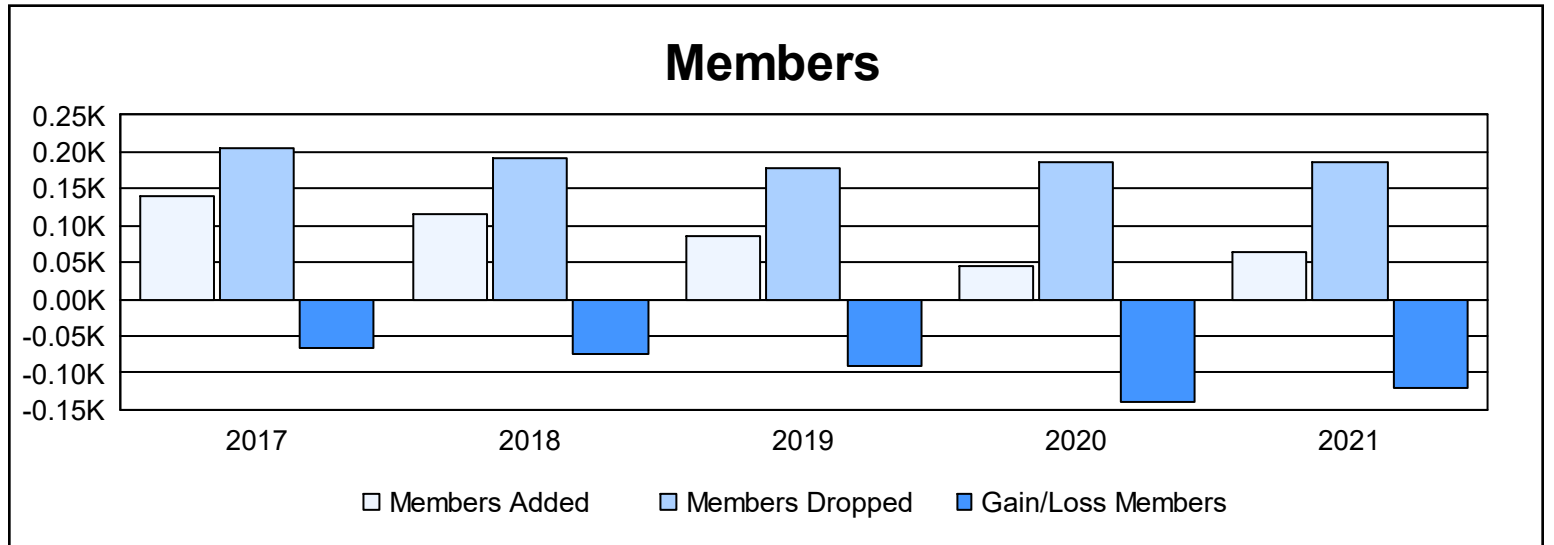

Year	New Clubs	Dropped Clubs	Gain/ Loss Clubs	New Members	Charter Members	Reinstate Members	Transfer Members	Total Member Added	Total Members Dropped	Gain/ Loss Members
2016-2017	1	3	-2	107	24	0	8	139	206	-67
2017-2018	0	3	-3	86	14	1	15	116	191	-75
2018-2019	0	4	-4	66	7	0	14	87	178	-91
2019-2020	0	5	-5	40	1	1	4	46	186	-140
2020-2021	0	2	-2	48	1	1	14	64	185	-121
Average	0	3	-3	69	9	1	11	90	189	-99

Membership Composition June 2021 Cumulative

Gender Composition June 2021 Cumulative